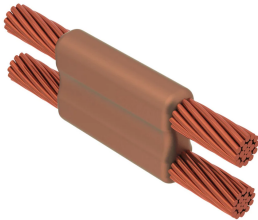

Cable to Cable, PT, #2 Solid, 6.5 mm Conductor 1 OD, #2 Solid, 6.5 mm Conductor 2 OD

Data Solutions

KATALOGNUMMER

PTP1T1T

nVent ERICO Cadweld graphite molds are designed and engineered for thousands of connection styles and conductor combinations.

CERTIFICERINGER

FUNKTIONER

Forms a permanent, low resistance connection

Provides a molecular bond

nVent ERICO Cadweld Exothermic Connections are rated with the same current capacity as the conductor

Portable installation equipment with no external source of power required

Installers can be easily trained to make nVent ERICO Cadweld Exothermic Connections

Connections can be visually inspected

PRODUKTEGENSKABER

Mold Family: PT Mold Family

Conductor 1: #2 Solid

Conductor 1 Outer Diameter, Nominal: 6.53mm

Conductor 2: #2 Solid

Conductor 2 Outer Diameter, Nominal: 6.53mm

Mold Split: Vertical

Split Crucible: No

Wear Plates: No

Mold Only: No

Welding Material: 65 or 65PLUSF20, Sold Separately

Handle Clamp: Mini EZ Attached