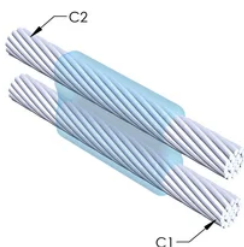

Mold Split: Vertical

Split Crucible: No

Wear Plates: No

Mold Only: No

Welding Material: 200 x 2 or 400PLUSF20, Sold Separately

Handle Clamp: L159, Sold Separately

Frame: Not Required

Price Key: D

Ease of Use: Preferred

YDERLIGERE PRODUKTOPLYSNINGER

For applications such as computer room, tunnel or other low-ventilation areas, specify a smokeless nVent ERICO Cadweld Exolon mold. Add an XL prefix to the standard mold part number when ordering (for example, a TAC2Q2Q becomes XLTAC2Q2Q). Similarly, nVent ERICO Cadweld Exolon welding material is also designated by the XL prefix (for example, 150 becomes XL150).

A gap between conductors may be required. See mold tag for more information.

XX-X-XX-XX-L-M-W		
XX	Mold Family	
X	Price Key	
XX	Conductor Code 1	
XX	Conductor Code 2	
L*	Split Crucible	Crucible section is split on molds designed with horizontal opening for easier cleaning
M*	Mold Only	
W*	Wear Plates	Reduce mechanical abrasion of molds at cable entry points

* Empty if none

DIAGRAMS

ADVARSEL

nVent-produkter skal kun installeres og anvendes som angivet i nVents produktvejledninger og træningsmaterialer. Vejledninger er tilgængelige på www.nvent.com og hos din nVent kundeservicerepræsentant. Forkert installation, misbrug, fejlanvendelse eller anden unkladelse af fuldt ud at følge nVents instruktioner og advarsler kan medføre funktionsfejl,