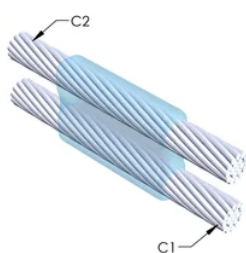

Split Crucible: No

Wear Plates: No

Mold Only: No

Welding Material: 200 x 2 or 400PLUSF20, Sold Separately

Handle Clamp: L159, Sold Separately

Price Key: D

Ease of Use: Preferred

YDERLIGERE PRODUKTOPLYSNINGER

For applications such as computer room, tunnel or other low-ventilation areas, specify a smokeless nVent ERICO Cadweld Exolon mold. Add an XL prefix to the standard mold part number when ordering (for example, a TAC2Q2Q becomes XLTAC2Q2Q). Similarly, nVent ERICO Cadweld Exolon welding material is also designated by the XL prefix (for example, 150 becomes XL150).

A gap between conductors may be required. See mold tag for more information.

XX-X-XX-XX-L-M-W		
XX	Mold Family	
X	Price Key	
XX	Conductor Code 1	
XX	Conductor Code 2	
L*	Split Crucible	Crucible section is split on molds designed with horizontal opening for easier cleaning
M*	Mold Only	
W*	Wear Plates	Reduce mechanical abrasion of molds at cable entry points

* Empty if none

DIAGRAMS

ADVARSEL

nVent-produkter skal kun installeres og anvendes som angivet i nVents produktvejledninger og træningsmaterialer. Vejledninger er tilgængelige på www.nvent.com og hos din nVent kundeservicerepræsentant. Forkert installation, misbrug, fejlanvendelse eller anden undladelse af fuldt ud at følge nVents instruktioner og advarsler kan medføre funktionsfejl, materielle skader, alvorlige personskader eller død og/eller ugyldiggøre din garanti.