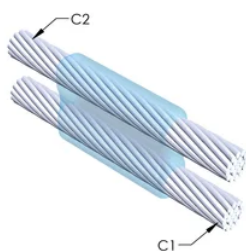

Split Crucible: No

Wear Plates: No

Mold Only: No

Welding Material: 150 x 2 or 300PLUSF20, Sold Separately

Handle Clamp: L160, Sold Separately

Price Key: C

Ease of Use: Preferred

YDERLIGERE PRODUKTOPLYSNINGER

For applications such as computer room, tunnel or other low-ventilation areas, specify a smokeless nVent ERICO Cadweld Exolon mold. Add an XL prefix to the standard mold part number when ordering (for example, a TAC2Q2Q becomes XLTAC2Q2Q). Similarly, nVent ERICO Cadweld Exolon welding material is also designated by the XL prefix (for example, 150 becomes XL150).

A gap between conductors may be required. See mold tag for more information.

XX-X-XX-XX-L-M-W		
XX	Mold Family	
X	Price Key	
XX	Conductor Code 1	
XX	Conductor Code 2	
L*	Split Crucible	Crucible section is split on molds designed with horizontal opening for easier cleaning
M*	Mold Only	
W*	Wear Plates	Reduce mechanical abrasion of molds at cable entry points

* Empty if none

DIAGRAMS

ADVARSEL

nVent-produkter skal kun installeres og anvendes som angivet i nVents produktvejledninger og træningsmaterialer. Vejledninger er tilgængelige på www.nvent.com og hos din nVent kundeservicerepræsentant. Forkert installation, misbrug, fejlanvendelse eller anden undladelse af fuldt ud at følge nVents instruktioner og advarsler kan medføre funktionsfejl, materielle skader, alvorlige personskader eller død og/eller ugyldiggøre din garanti.