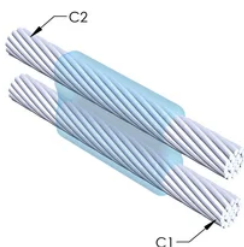

Mold Split: Vertical

Split Crucible: No

Wear Plates: No

Mold Only: No

Welding Material: 150 or 150PLUSF20, Sold Separately

Handle Clamp: L160, Sold Separately

Frame: Not Required

Price Key: C

Ease of Use: Preferred

YDERLIGERE PRODUKTOPLYSNINGER

For applications such as computer room, tunnel or other low-ventilation areas, specify a smokeless nVent ERICO Cadweld Exolon mold. Add an XL prefix to the standard mold part number when ordering (for example, a TAC2Q2Q becomes XLTAC2Q2Q). Similarly, nVent ERICO Cadweld Exolon welding material is also designated by the XL prefix (for example, 150 becomes XL150).

A gap between conductors may be required. See mold tag for more information.

XX-X-XX-XX-L-M-W		
XX	Mold Family	
X	Price Key	
XX	Conductor Code 1	
XX	Conductor Code 2	
L*	Split Crucible	Crucible section is split on molds designed with horizontal opening for easier cleaning
M*	Mold Only	
W*	Wear Plates	Reduce mechanical abrasion of molds at cable entry points

* Empty if none

DIAGRAMS

ADVARSEL

nVent-produkter skal kun installeres og anvendes som angivet i nVents produktvejledninger og træningsmaterialer. Vejledninger er tilgængelige på www.nvent.com og hos din nVent kundeservicerepræsentant. Forkert installation, misbrug, fejlanvendelse eller anden unndladelser af fuldt ud at følge nVents instruktioner og advarsler kan medføre funktionsfejl,