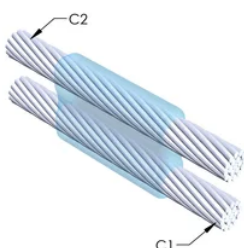

Split Crucible: No

Wear Plates: No

Mold Only: No

Welding Material: 150 or 150PLUSF20, Sold Separately

Handle Clamp: L160, Sold Separately

Conductor Sleeve: B1331L x 2, Sold Separately

Price Key: C

Ease of Use: Preferred

YDERLIGERE PRODUKTOPLYSNINGER

For applications such as computer room, tunnel or other low-ventilation areas, specify a smokeless nVent ERICO Cadweld Exolon mold. Add an XL prefix to the standard mold part number when ordering (for example, a TAC2Q2Q becomes XLTAC2Q2Q). Similarly, nVent ERICO Cadweld Exolon welding material is also designated by the XL prefix (for example, 150 becomes XL150).

A gap between conductors may be required. See mold tag for more information.

XX-X-XX-XX-L-M-W		
XX	Mold Family	
X	Price Key	
XX	Conductor Code 1	
XX	Conductor Code 2	
L*	Split Crucible	Crucible section is split on molds designed with horizontal opening for easier cleaning
M*	Mold Only	
W*	Wear Plates	Reduce mechanical abrasion of molds at cable entry points

* Empty if none

DIAGRAMS

ADVARSEL

nVent-produkter skal kun installeres og anvendes som angivet i nVents produktvejledninger og træningsmaterialer. Vejledninger er tilgængelige på www.nvent.com og hos din nVent kundeservicerepræsentant. Forkert installation, misbrug,