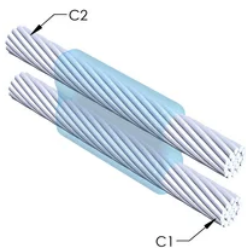

Split Crucible: No

Wear Plates: Yes

Number of Wear Plate Sets: 2

Mold Only: No

Welding Material: 200 or 200PLUSF20, Sold Separately

Handle Clamp: L160, Sold Separately

Price Key: C

Ease of Use: Preferred

YDERLIGERE PRODUKTOPLYSNINGER

For applications such as computer room, tunnel or other low-ventilation areas, specify a smokeless nVent ERICO Cadweld Exolon mold. Add an XL prefix to the standard mold part number when ordering (for example, a TAC2Q2Q becomes XLTAC2Q2Q). Similarly, nVent ERICO Cadweld Exolon welding material is also designated by the XL prefix (for example, 150 becomes XL150).

A gap between conductors may be required. See mold tag for more information.

XX-X-XX-XX-L-M-W		
XX	Mold Family	
X	Price Key	
XX	Conductor Code 1	
XX	Conductor Code 2	
L*	Split Crucible	Crucible section is split on molds designed with horizontal opening for easier cleaning
M*	Mold Only	
W*	Wear Plates	Reduce mechanical abrasion of molds at cable entry points

* Empty if none

DIAGRAMS

ADVARSEL

nVent-produkter skal kun installeres og anvendes som angivet i nVents produktvejledninger og træningsmaterialer. Vejledninger er tilgængelige på www.nvent.com og hos din nVent kundeservicerepræsentant. Forkert installation, misbrug, fejlanvendelse eller anden undladelse af fuldt ud at følge nVents instruktioner og advarsler kan medføre funktionsfejl, materielle skader, alvorlige personskader eller død og/eller ugyldiggøre din garanti.