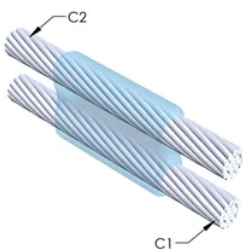

Conductor 1 Outer Diameter, Nominal: 5.82mm

Conductor 2: #3 Solid

Conductor 2 Outer Diameter, Nominal: 5.82mm

Mold Split: Vertical

Split Crucible: No

Wear Plates: No

Mold Only: No

Welding Material: 32 or 32PLUSF20, Sold Separately

Handle Clamp: L160, Sold Separately

Mold Sealer: T403, Sold Separately

Price Key: C

Ease of Use: Preferred

YDERLIGERE PRODUKTOPLYSNINGER

For applications such as computer room, tunnel or other low-ventilation areas, specify a smokeless nVent ERICO Cadweld Exolon mold. Add an XL prefix to the standard mold part number when ordering (for example, a TAC2Q2Q becomes XLTAC2Q2Q). Similarly, nVent ERICO Cadweld Exolon welding material is also designated by the XL prefix (for example, 150 becomes XL150).

A gap between conductors may be required. See mold tag for more information.

XX-X-XX-XX-L-M-W		
XX	Mold Family	
X	Price Key	
XX	Conductor Code 1	
XX	Conductor Code 2	
L*	Split Crucible	Crucible section is split on molds designed with horizontal opening for easier cleaning
M*	Mold Only	
W*	Wear Plates	Reduce mechanical abrasion of molds at cable entry points

* Empty if none

DIAGRAMS