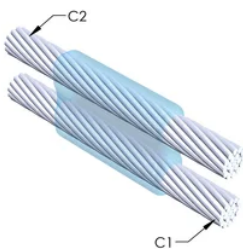

Conductor 1 Outer Diameter, Nominal: 4.11mm

Conductor 2: 3/0 Concentric

Conductor 2 Outer Diameter, Nominal: 11.94mm

Mold Split: Vertical

Split Crucible: No

Wear Plates: No

Mold Only: No

Welding Material: 90 or 90PLUSF20, Sold Separately

Handle Clamp: L160, Sold Separately

Price Key: C

Ease of Use: Preferred

YDERLIGERE PRODUKTOPLYSNINGER

For applications such as computer room, tunnel or other low-ventilation areas, specify a smokeless nVent ERICO Cadweld Exolon mold. Add an XL prefix to the standard mold part number when ordering (for example, a TAC2Q2Q becomes XLTAC2Q2Q). Similarly, nVent ERICO Cadweld Exolon welding material is also designated by the XL prefix (for example, 150 becomes XL150).

A gap between conductors may be required. See mold tag for more information.

XX-X-XX-XX-L-M-W		
XX	Mold Family	
X	Price Key	
XX	Conductor Code 1	
XX	Conductor Code 2	
L*	Split Crucible	Crucible section is split on molds designed with horizontal opening for easier cleaning
M*	Mold Only	
W*	Wear Plates	Reduce mechanical abrasion of molds at cable entry points

* Empty if none

DIAGRAMS