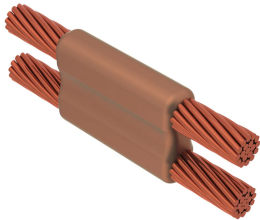

Cable to Cable, PT, #6 Solid, 4.1 mm Conductor 1 OD, 3/0 Concentric, 11.9 mm Conductor 2 OD

Data Solutions

KATALOGNUMMER

PTC1G2L

nVent ERICO Cadweld graphite molds are designed and engineered for thousands of connection styles and conductor combinations.

CERTIFICERINGER

FUNKTIONER

Forms a permanent, low resistance connection

Provides a molecular bond

nVent ERICO Cadweld Exothermic Connections are rated with the same current capacity as the conductor

Portable installation equipment with no external source of power required

Installers can be easily trained to make nVent ERICO Cadweld Exothermic Connections

Connections can be visually inspected

PRODUKTEGENSKABER

Mold Family: PT Mold Family

Conductor 1: #6 Solid

Conductor 1 Outer Diameter, Nominal: 4.11mm

Conductor 2: 3/0 Concentric

Conductor 2 Outer Diameter, Nominal: 11.94mm

Mold Split: Vertical

Split Crucible: No

Wear Plates: No

Mold Only: No

Welding Material: 90 or 90PLUSF20, Sold Separately

Handle Clamp: L160, Sold Separately