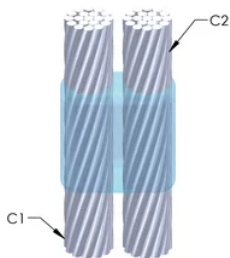

Wear Plates: No

Mold Only: No

Welding Material: 115 or 115PLUSF20, Sold Separately

Handle Clamp: L160, Sold Separately

Price Key: R

Ease of Use: Difficult

YDERLIGERE PRODUKTOPLYSNINGER

For applications such as computer room, tunnel or other low-ventilation areas, specify a smokeless nVent ERICO Cadweld Exolon mold. Add an XL prefix to the standard mold part number when ordering (for example, a TAC2Q2Q becomes XLTAC2Q2Q). Similarly, nVent ERICO Cadweld Exolon welding material is also designated by the XL prefix (for example, 150 becomes XL150).

A gap between conductors may be required. See mold tag for more information.

XX-X-XX-XX-L-M-W		
XX	Mold Family	
X	Price Key	
XX	Conductor Code 1	
XX	Conductor Code 2	
L*	Split Crucible	Crucible section is split on molds designed with horizontal opening for easier cleaning
M*	Mold Only	
W*	Wear Plates	Reduce mechanical abrasion of molds at cable entry points

* Empty if none

DIAGRAMS

ADVARSEL

nVent-produkter skal kun installeres og anvendes som angivet i nVents produktvejledninger og træningsmaterialer. Vejledninger er tilgængelige på www.nvent.com og hos din nVent kundeservicerepræsentant. Forkert installation, misbrug, fejlanvendelse eller anden undladelse af fuldt ud at følge nVents instruktioner og advarsler kan medføre funktionsfejl, materielle skader, alvorlige personskader eller død og/eller ugyldiggøre din garanti.