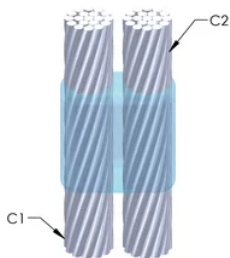

Wear Plates: No

Mold Only: No

Welding Material: 65 or 65PLUSF20, Sold Separately

Handle Clamp: L160, Sold Separately

Price Key: R

Ease of Use: Difficult

YDERLIGERE PRODUKTOPLYSNINGER

For applications such as computer room, tunnel or other low-ventilation areas, specify a smokeless nVent ERICO Cadweld Exolon mold. Add an XL prefix to the standard mold part number when ordering (for example, a TAC2Q2Q becomes XLTAC2Q2Q). Similarly, nVent ERICO Cadweld Exolon welding material is also designated by the XL prefix (for example, 150 becomes XL150).

A gap between conductors may be required. See mold tag for more information.

XX-X-XX-XX-L-M-W		
XX	Mold Family	
X	Price Key	
XX	Conductor Code 1	
XX	Conductor Code 2	
L*	Split Crucible	Crucible section is split on molds designed with horizontal opening for easier cleaning
M*	Mold Only	
W*	Wear Plates	Reduce mechanical abrasion of molds at cable entry points

* Empty if none

DIAGRAMS

ADVARSEL

nVent-produkter skal kun installeres og anvendes som angivet i nVents produktvejledninger og træningsmaterialer. Vejledninger er tilgængelige på www.nvent.com og hos din nVent kundeservicerepræsentant. Forkert installation, misbrug, fejlanvendelse eller anden undladelse af fuldt ud at følge nVents instruktioner og advarsler kan medføre funktionsfejl, materielle skader, alvorlige personskader eller død og/eller ugyldiggøre din garanti.