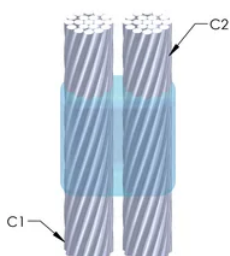

Split Crucible: No

Wear Plates: No

Mold Only: No

Welding Material: 200 x 2 or 400PLUSF20, Sold Separately

Handle Clamp: L159, Sold Separately

Frame: Attached

Mold Sealer: T403, Sold Separately

Price Key: J

Ease of Use: Difficult

YDERLIGERE PRODUKTOPLYSNINGER

For applications such as computer room, tunnel or other low-ventilation areas, specify a smokeless nVent ERICO Cadweld Exolon mold. Add an XL prefix to the standard mold part number when ordering (for example, a TAC2Q2Q becomes XLTAC2Q2Q). Similarly, nVent ERICO Cadweld Exolon welding material is also designated by the XL prefix (for example, 150 becomes XL150).

A gap between conductors may be required. See mold tag for more information.

XX-X-XX-XX-L-M-W		
XX	Mold Family	
X	Price Key	
XX	Conductor Code 1	
XX	Conductor Code 2	
L*	Split Crucible	Crucible section is split on molds designed with horizontal opening for easier cleaning
M*	Mold Only	
W*	Wear Plates	Reduce mechanical abrasion of molds at cable entry points

* Empty if none

DIAGRAMS

ADVARSEL

nVent-produkter skal kun installeres og anvendes som angivet i nVents produktvejledninger og træningsmaterialer. Vejledninger er tilgængelige på www.nvent.com og hos din nVent kundeservicerepræsentant. Forkert installation, misbrug, fejlanvendelse eller anden unndladelser af fuldt ud at følge nVents instruktioner og advarsler kan medføre funktionsfejl,