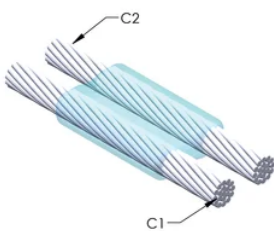

Conductor 1 Outer Diameter, Nominal: 5.18mm

Conductor 2: #4 Solid

Conductor 2 Outer Diameter, Nominal: 5.18mm

Mold Split: Horizontal

Split Crucible: No

Wear Plates: No

Mold Only: No

Welding Material: 32 or 32PLUSF20, Sold Separately

Handle Clamp: Mini EZ Attached

Price Key: T

Ease of Use: Easy

YDERLIGERE PRODUKTOPLYSNINGER

For applications such as computer room, tunnel or other low-ventilation areas, specify a smokeless nVent ERICO Cadweld Exolon mold. Add an XL prefix to the standard mold part number when ordering (for example, a TAC2Q2Q becomes XLTAC2Q2Q). Similarly, nVent ERICO Cadweld Exolon welding material is also designated by the XL prefix (for example, 150 becomes XL150).

A gap between conductors may be required. See mold tag for more information.

XX-X-XX-XX-L-M-W		
XX	Mold Family	
X	Price Key	
XX	Conductor Code 1	
XX	Conductor Code 2	
L*	Split Crucible	Crucible section is split on molds designed with horizontal opening for easier cleaning
M*	Mold Only	
W*	Wear Plates	Reduce mechanical abrasion of molds at cable entry points

* Empty if none

DIAGRAMS