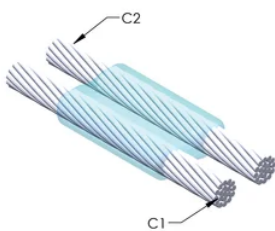

Conductor 1 Outer Diameter, Nominal: 4.11mm

Conductor 2: #4 Concentric

Conductor 2 Outer Diameter, Nominal: 5.89mm

Mold Split: Horizontal

Split Crucible: No

Wear Plates: No

Mold Only: No

Welding Material: 32 or 32PLUSF20, Sold Separately

Handle Clamp: Mini EZ Attached

Price Key: T

Ease of Use: Easy

YDERLIGERE PRODUKTOPLYSNINGER

For applications such as computer room, tunnel or other low-ventilation areas, specify a smokeless nVent ERICO Cadweld Exolon mold. Add an XL prefix to the standard mold part number when ordering (for example, a TAC2Q2Q becomes XLTAC2Q2Q). Similarly, nVent ERICO Cadweld Exolon welding material is also designated by the XL prefix (for example, 150 becomes XL150).

A gap between conductors may be required. See mold tag for more information.

XX-X-XX-XX-L-M-W		
XX	Mold Family	
X	Price Key	
XX	Conductor Code 1	
XX	Conductor Code 2	
L*	Split Crucible	Crucible section is split on molds designed with horizontal opening for easier cleaning
M*	Mold Only	
W*	Wear Plates	Reduce mechanical abrasion of molds at cable entry points

* Empty if none

DIAGRAMS