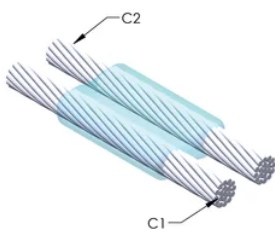

Conductor 1 Outer Diameter, Nominal: 4.11mm

Conductor 2: #6 Concentric

Conductor 2 Outer Diameter, Nominal: 4.67mm

Mold Split: Horizontal

Split Crucible: No

Wear Plates: No

Mold Only: No

Welding Material: 25 or 25PLUSF20, Sold Separately

Handle Clamp: Mini EZ Attached

Price Key: T

Ease of Use: Easy

YDERLIGERE PRODUKTOPLYSNINGER

For applications such as computer room, tunnel or other low-ventilation areas, specify a smokeless nVent ERICO Cadweld Exolon mold. Add an XL prefix to the standard mold part number when ordering (for example, a TAC2Q2Q becomes XLTAC2Q2Q). Similarly, nVent ERICO Cadweld Exolon welding material is also designated by the XL prefix (for example, 150 becomes XL150).

A gap between conductors may be required. See mold tag for more information.

XX-X-XX-XX-L-M-W		
XX	Mold Family	
X	Price Key	
XX	Conductor Code 1	
XX	Conductor Code 2	
L*	Split Crucible	Crucible section is split on molds designed with horizontal opening for easier cleaning
M*	Mold Only	
W*	Wear Plates	Reduce mechanical abrasion of molds at cable entry points

* Empty if none

DIAGRAMS