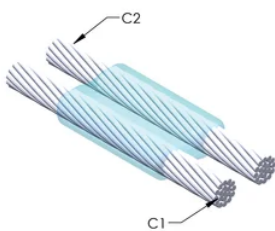

Conductor 1 Outer Diameter, Nominal: 4.11mm

Conductor 2: #6 Solid

Conductor 2 Outer Diameter, Nominal: 4.11mm

Mold Split: Horizontal

Split Crucible: No

Wear Plates: No

Mold Only: No

Welding Material: 25 or 25PLUSF20, Sold Separately

Handle Clamp: Mini EZ Attached

Price Key: T

Ease of Use: Easy

YDERLIGERE PRODUKTOPLYSNINGER

For applications such as computer room, tunnel or other low-ventilation areas, specify a smokeless nVent ERICO Cadweld Exolon mold. Add an XL prefix to the standard mold part number when ordering (for example, a TAC2Q2Q becomes XLTAC2Q2Q). Similarly, nVent ERICO Cadweld Exolon welding material is also designated by the XL prefix (for example, 150 becomes XL150).

A gap between conductors may be required. See mold tag for more information.

XX-X-XX-XX-L-M-W		
XX	Mold Family	
X	Price Key	
XX	Conductor Code 1	
XX	Conductor Code 2	
L*	Split Crucible	Crucible section is split on molds designed with horizontal opening for easier cleaning
M*	Mold Only	
W*	Wear Plates	Reduce mechanical abrasion of molds at cable entry points

* Empty if none

DIAGRAMS