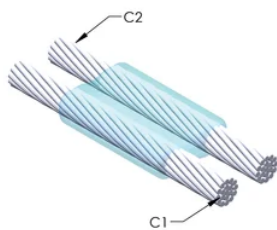

DIAGRAMS

ADVARSEL

---

nVent-produkter skal kun installeres og anvendes som angivet i nVents produktvejledninger og træningsmaterialer. Vejledninger er tilgængelige på www.nvent.com og hos din nVent kundeservicerepræsentant. Forkert installation, misbrug, fejlanvendelse eller anden unladelse af fuldt ud at følge nVents instruktioner og advarsler kan medføre funktionsfejl, materielle skader, alvorlige personskader eller død og/eller ugyldiggøre din garanti.

Vores kraftfulde portefølje af mærker:

CADDY ERICO HOFFMAN ILSCO SCHROFF TRACHTE