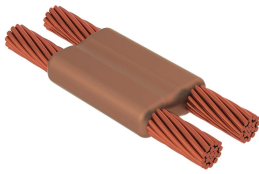

# Cable to Cable, PG, #8 Concentric, 3.7 mm Conductor 1 OD, #8 Concentric, 3.7 mm Conductor 2 OD

### KATALOGNUMMER

---

**PGT1E1E**

nVent ERICO Cadweld graphite molds are designed and engineered for thousands of connection styles and conductor combinations.