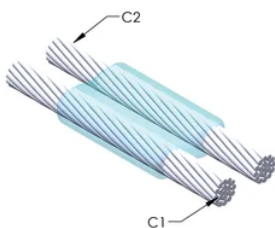

Split Crucible: No

Wear Plates: No

Mold Only: No

Welding Material: 500 or 500PLUSF20, Sold Separately

Handle Clamp: L159, Sold Separately

Frame: Not Required

Price Key: D

Ease of Use: Easy

YDERLIGERE PRODUKTOPLYSNINGER

For applications such as computer room, tunnel or other low-ventilation areas, specify a smokeless nVent ERICO Cadweld Exolon mold. Add an XL prefix to the standard mold part number when ordering (for example, a TAC2Q2Q becomes XLTAC2Q2Q). Similarly, nVent ERICO Cadweld Exolon welding material is also designated by the XL prefix (for example, 150 becomes XL150).

A gap between conductors may be required. See mold tag for more information.

XX-X-XX-XX-L-M-W		
XX	Mold Family	
X	Price Key	
XX	Conductor Code 1	
XX	Conductor Code 2	
L*	Split Crucible	Crucible section is split on molds designed with horizontal opening for easier cleaning
M*	Mold Only	
W*	Wear Plates	Reduce mechanical abrasion of molds at cable entry points

* Empty if none

DIAGRAMS

ADVARSEL

nVent-produkter skal kun installeres og anvendes som angivet i nVents produktvejledninger og træningsmaterialer. Vejledninger er tilgængelige på www.nvent.com og hos din nVent kundeservicerepræsentant. Forkert installation, misbrug,