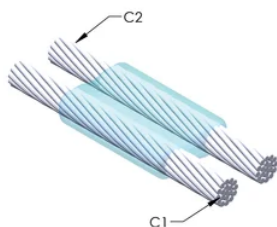

Split Crucible: No

Wear Plates: No

Mold Only: No

Welding Material: 200 x 2 or 400PLUSF20, Sold Separately

Handle Clamp: L159, Sold Separately

Frame: Not Required

Price Key: D

Ease of Use: Easy

YDERLIGERE PRODUKTOPLYSNINGER

For applications such as computer room, tunnel or other low-ventilation areas, specify a smokeless nVent ERICO Cadweld Exolon mold. Add an XL prefix to the standard mold part number when ordering (for example, a TAC2Q2Q becomes XLTAC2Q2Q). Similarly, nVent ERICO Cadweld Exolon welding material is also designated by the XL prefix (for example, 150 becomes XL150).

A gap between conductors may be required. See mold tag for more information.

XX-X-XX-XX-L-M-W		
XX	Mold Family	
X	Price Key	
XX	Conductor Code 1	
XX	Conductor Code 2	
L*	Split Crucible	Crucible section is split on molds designed with horizontal opening for easier cleaning
M*	Mold Only	
W*	Wear Plates	Reduce mechanical abrasion of molds at cable entry points

* Empty if none

DIAGRAMS

ADVARSEL

nVent-produkter skal kun installeres og anvendes som angivet i nVents produktvejledninger og træningsmaterialer. Vejledninger er tilgængelige på www.nvent.com og hos din nVent kundeservicerepræsentant. Forkert installation, misbrug, fejlanvendelse eller anden unladelse af fuldt ud at følge nVents instruktioner og advarsler kan medføre funktionsfejl, materielle skader, alvorlige personskader eller død og/eller ugyldiggøre din garanti.