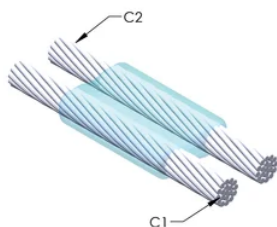

Split Crucible: No

Wear Plates: No

Mold Only: No

Welding Material: 200 or 200PLUSF20, Sold Separately

Handle Clamp: L160, Sold Separately

Frame: Not Required

Price Key: C

Ease of Use: Easy

YDERLIGERE PRODUKTOPLYSNINGER

For applications such as computer room, tunnel or other low-ventilation areas, specify a smokeless nVent ERICO Cadweld Exolon mold. Add an XL prefix to the standard mold part number when ordering (for example, a TAC2Q2Q becomes XLTAC2Q2Q). Similarly, nVent ERICO Cadweld Exolon welding material is also designated by the XL prefix (for example, 150 becomes XL150).

A gap between conductors may be required. See mold tag for more information.

XX-X-XX-XX-L-M-W		
XX	Mold Family	
X	Price Key	
XX	Conductor Code 1	
XX	Conductor Code 2	
L*	Split Crucible	Crucible section is split on molds designed with horizontal opening for easier cleaning
M*	Mold Only	
W*	Wear Plates	Reduce mechanical abrasion of molds at cable entry points

* Empty if none

DIAGRAMS

ADVARSEL

nVent-produkter skal kun installeres og anvendes som angivet i nVents produktvejledninger og træningsmaterialer. Vejledninger er tilgængelige på www.nvent.com og hos din nVent kundeservicerepræsentant. Forkert installation, misbrug, fejlanvendelse eller anden unkladelse af fuldt ud at følge nVents instruktioner og advarsler kan medføre funktionsfejl, materielle skader, alvorlige personskader eller død og/eller ugyldiggøre din garanti.