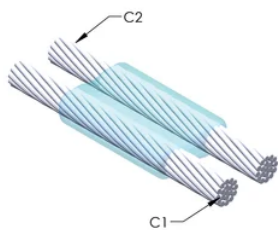

DIAGRAMS

ADVARSEL

---

nVent-produkter skal kun installeres og anvendes som angivet i nVents produktvejledninger og træningsmaterialer. Vejledninger er tilgængelige på www.nvent.com og hos din nVent kundeservicerepræsentant. Forkert installation, misbrug, fejlanvendelse eller anden undladelse af fuldt ud at følge nVents instruktioner og advarsler kan medføre funktionsfejl, materielle skader, alvorlige personskader eller død og/eller ugyldiggøre din garanti.

Vores kraftfulde portefølje af mærker:

CADDY ERICO HOFFMAN ILSCO SCHROFF TRACHTE