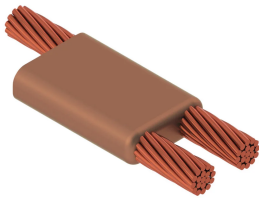

# Cable to Cable, PA, #2 Solid, 6.5 mm Conductor 1 OD, #2 Solid, 6.5 mm Conductor 2 OD

#### PAC1T1T

nVent ERICO Cadweld graphite molds are designed and engineered for thousands of connection styles and conductor combinations.

### FUNKTIONER

---

Forms a permanent, low resistance connection

Provides a molecular bond

nVent ERICO Cadweld Exothermic Connections are rated with the same current capacity as the conductor

Portable installation equipment with no external source of power required