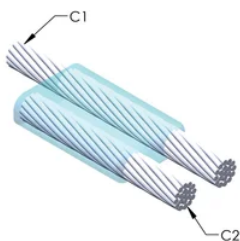

Wear Plates: No

Mold Only: No

Welding Material: 65 or 65PLUSF20, Sold Separately

Handle Clamp: L160, Sold Separately

Price Key: C

Ease of Use: Easy

YDERLIGERE PRODUKTOPLYSNINGER

For applications such as computer room, tunnel or other low-ventilation areas, specify a smokeless nVent ERICO Cadweld Exolon mold. Add an XL prefix to the standard mold part number when ordering (for example, a TAC2Q2Q becomes XLTAC2Q2Q). Similarly, nVent ERICO Cadweld Exolon welding material is also designated by the XL prefix (for example, 150 becomes XL150).

A gap between conductors may be required. See mold tag for more information.

XX-X-XX-XX-L-M-W		
XX	Mold Family	
X	Price Key	
XX	Conductor Code 1	
XX	Conductor Code 2	
L*	Split Crucible	Crucible section is split on molds designed with horizontal opening for easier cleaning
M*	Mold Only	
W*	Wear Plates	Reduce mechanical abrasion of molds at cable entry points

* Empty if none

DIAGRAMS

ADVARSEL

nVent-produkter skal kun installeres og anvendes som angivet i nVents produktvejledninger og træningsmaterialer. Vejledninger er tilgængelige på www.nvent.com og hos din nVent kundeservicerepræsentant. Forkert installation, misbrug, fejlanvendelse eller anden undladelse af fuldt ud at følge nVents instruktioner og advarsler kan medføre funktionsfejl, materielle skader, alvorlige personskader eller død og/eller ugyldiggøre din garanti.