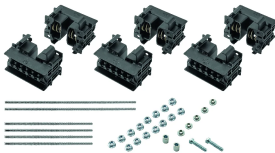

FleXbus Support Kit on Edge 3 Poles, 87.5 mm x 119 mm

Data Solutions

KATALOGNUMMER

FLEXSUPEDG50T

CERTIFICERINGER

FUNKTIONER

Adjustable clip adapts to support different conductor thicknesses (open/closed position)

Strong, mechanical resistance and short-circuit tested as per IEC 61914 up to 67kA rms – 147kA Peak

Adjustable distance between each conductor (12,5 mm pitch)

Installation side-by-side or on top

For use with 3P configuration

Mounting options for ceiling or wall

Mounting options for different cable trays types

Mounting options for horizontal or vertical orientations

PRODUKTEGENSKABER

Artikelnummer: 508101

Complies With: IEC® 60695-2-11 (Glow Wire Test 960 °C); IEC® 61439.1; IEC® 61914

Low Smoke Rating: ISO 5659-2

Materiale: Glass Fibre Reinforced Polyamide; Stål

Working Temperature: -40 to 130°C

A: 87.5mm

Dybde (D): 78.5mm

Height (H): 123.5mm

Conductor Size: 220 mm²; 360 mm²; 545 mm²; 640 mm²