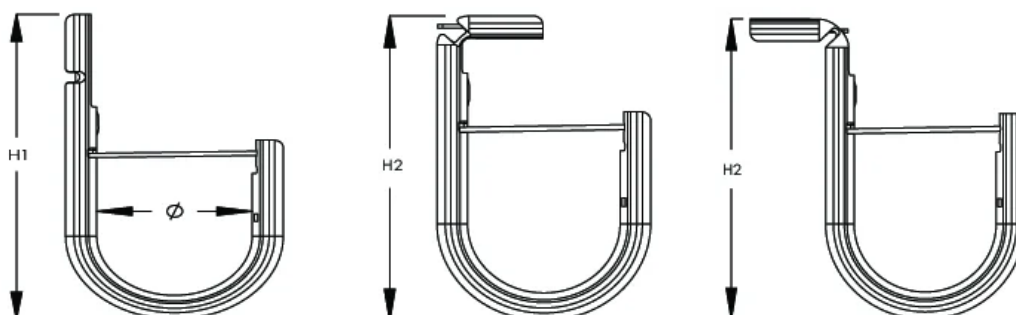

## PRODUKTEGENSKABER

---

Artikelnummer: 181062

Materiale: Stål

Finish: Pregalvanized

Diameter (Ø): 50mm

Area: 2561mm<sup>2</sup>

Cable Capacity, Cat 5e: 90

## YDERLIGERE PRODUKTOPLYSNINGER

---

Non-continuous supports may not exceed spacing of 5' (1.5 m) per TIA 569-C.9.7 and EN 50174-2.

Cable capacity is calculated based on a 70% fill rate.

## DIAGRAMS

---