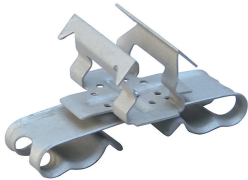

SCD Multi-Cable to Deck Clip

FUNKTIONER

Provides support for low voltage cables

Flared edges for cable protection

Rotates 360 degrees to support various directional runs of cable

No tools required for installation