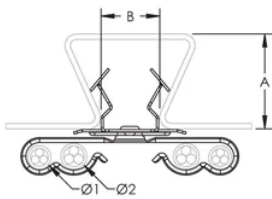

SPECIFIKATIONER

DIAGRAMS

ADVARSEL

nVent-produkter skal kun installeres og anvendes som angivet i nVents produktvejledninger og træningsmaterialer. Vejledninger er tilgængelige på www.nvent.com og hos din nVent kundeservicerepræsentant. Forkert installation, misbrug, fejlanvendelse eller anden unkladelse af fuldt ud at følge nVents instruktioner og advarsler kan medføre funktionsfejl, materielle skader, alvorlige personskader eller død og/eller ugyldiggøre din garanti.