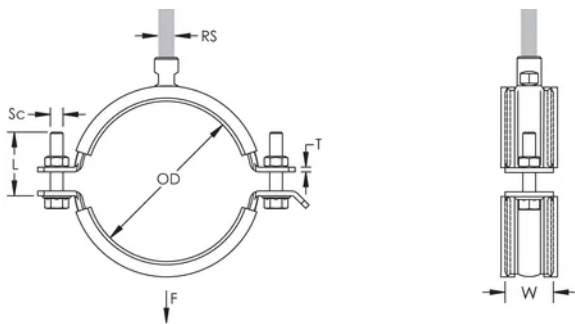

## PRODUKTEGENSKABER

Artikelnummer: 577035

Materiale: Stål;EPDM-SBR Rubber

Finish: Electro galvanized

Temperature: -50 to 110 °C

Farve: Black

Outer Diameter (OD): 24 - 28 mm

Pipe Size: 3/4"

NB/DN: 20

Rod Size (RS): M8;M10

Width (W): 30 mm

Thickness (T): 2.5 mm

Screw Diameter (Sc): 6 mm

Screw Diameter metric (Sc): M6

Screw Length (L): 30mm

Static Load: 2000N

## DIAGRAMS

---