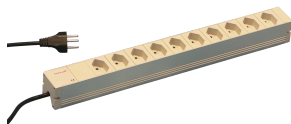

# Socket Strip, Swiss

Modular, compact PDU with many function elements. Using a 1 U by 1 U aluminum chassis the PDU can easily be integrated in a rack with Swiss outlets.

## VLASTNOSTI

Socket strips can be rotated through all four directions (in 90° increments) during installation

230 V, 10 A

In accordance with SEV.IEC 60884

Connecting cable 2 m with Swiss version plug

Socket strips Swiss version