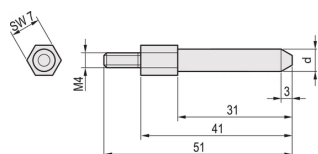

# EuropacPRO Coding Peg SNCF

This coding peg / pin enable a safe connection between the floating connectors used for the SNCF subracks. The Pins can be assembled into the rear frame.

## VLASTNOSTI

This coding peg / pin enable a safe connection between the floating connectors

Torque 1.5 Nm