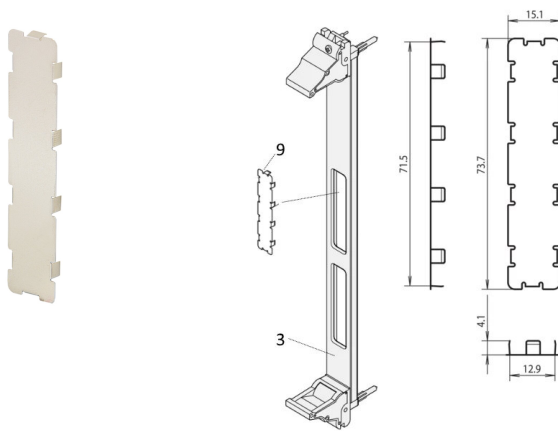

PMC Mezzanine Front Panel Cutout Cover for EMC Protection, Black

KATALOGOVÉ ČÍSLO

60835-024

The stainless steel EMC cover enable to close unused cut-outs in the PMC mezzanine front panels.

CERTIFICATIONS

VLASTNOSTI

Material stainless steel, 0.2 mm

EMC cover to close unused cut-outs in the PMC mezzanine front panels

VLASTNOSTI PRODUKTU

Množství v balení: 1

Povrchová úprava: Chrome

Materiál: Stainless Steel

Product Type: Cover

Works With: Front Panels

DALŠÍ PODROBNOSTI O PRODUKTU

Please take into consideration that deliveries may be carried out in the stated SPQs (SPQ, e.g. 5 pieces, 10 pieces, 50 pieces, etc.). Differing order quantities (e.g. 2 pieces) may be changed to the next possible delivery quantity = Standard Pack Quantity.