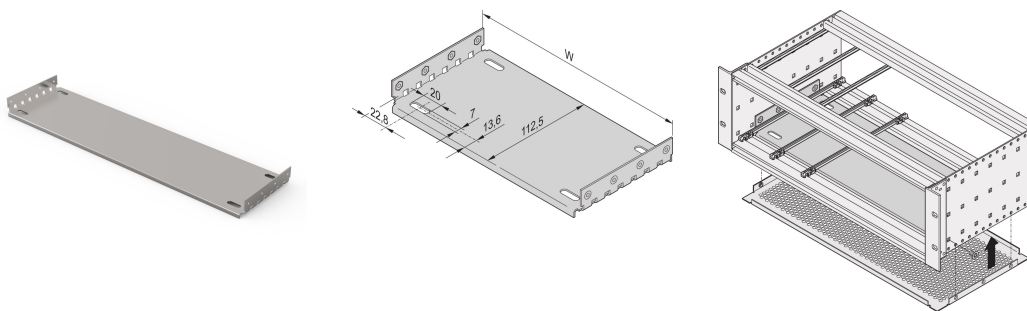

EuropacPRO Mounting Plate for Use With Cover Plate, 84 HP, 220 mm Board Length

KATALOGOVÉ ČÍSLO

34563-024

Material	HP	W	D
34563001	28	146,87	112,50
34563009	28	146,87	172,50
34563002	42	217,99	112,50
34563014	42	217,99	172,50
34563003	63	324,67	112,50
34563019	63	324,67	172,50
34563004	84	431,35	112,50
34563024	84	431,35	172,50
34563026	84	431,35	232,50
34563028	84	431,35	292,50
34563042	84	431,35	352,50
34563044	84	431,35	412,50

Mounting plate for use with cover plates for installation and fixing of heavy components. Full width mounting plates (as wide as the subrack or the system case) are fixed to the side panels. The partial width mounting plates are fixed to the side panel and horizontal rail by means of an assembly strip.

Guide rails Type 4,4" and type strengthened cannot be used in combination with a mounting plate. Top / bottom cover which will be inserted into the groove of the light (type L) horizontal rails cannot be used in combination with a mounting plate.

CERTIFICATIONS

VLASTNOSTI

For installation and fixing of heavy components

Mounting plate, full width: The mounting plate is as wide as the subrack/system case and is fixed to the side panels

A guide rail can be fitted in first and last slot position