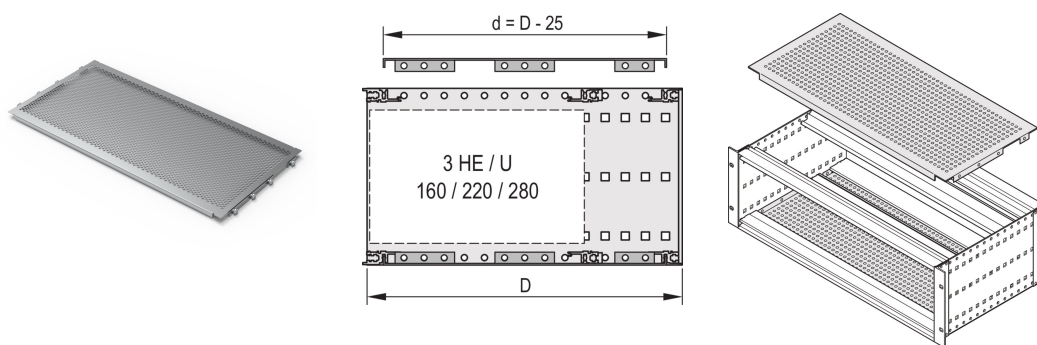

EuropacPRO Cover Plate for Bolting to Side Panel, 84 HP, 295 mm

KATALOGOVÉ ČÍSLO

24560-080

A cover plate is used for electromagnetic shielding or as mechanical protection. The cover can be screwed onto the side panel.

CERTIFICATIONS

VLASTNOSTI

For variable positioning of horizontal rails e.g. for PCBs with standard formats

Perforation degree 58%

Suitable for use with all horizontal rails

VLASTNOSTI PRODUKTU

Rack Width: 84HP

Hloubka: 295mm

Množství v balení: 2

Povrchová úprava: Passivated

Materiál: Hliník

Produktová řada: EuropacPRO

Product Type: Cover Plate

Typ: Perforated

Works With: Subracks