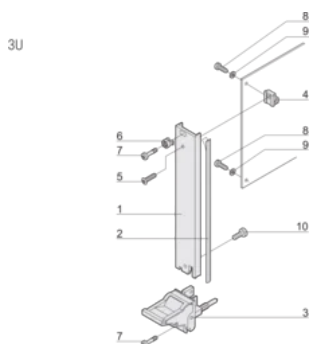

Typ rukojeti: IEL

Mounting: Screw-on Rear IO

Gasket Type: Textile EMC

Front Finish: Anodized

Rear Finish: Etched

Treated Edges: No

Complies With: IEC 60297-3-102; IEEE 1101.10; IEC 60297-3-103; IEEE 1101.1/11

EMC Shielding: Yes

Povrchová úprava: Anodized; Passivated

Výška (H): 128.4mm

Materiál: Hliník

Product Type: Front Panel

Rack Height: 3U

Typ: Front Panel with Handle (PIU)

Šířka (W): 20mm

Net Weight: 0.08kg

DIAGRAMS

UPOZORNĚNÍ

Produkty nVent musí být instalovány a používány pouze tak, jak je uvedeno v instrukčních listech a materiálech pro školení nVent. Instrukční listy jsou k dispozici na www.nvent.com a od vašeho zástupce zákaznického servisu nVent. Nesprávná instalace, zneužití, nesprávné použití nebo jiný nedostatek úplného dodržování pokynů a varování nVent může způsobit selhání produktu, poškození majetku, vážné zranění osob a smrt a/nebo zrušit vaši záruku.