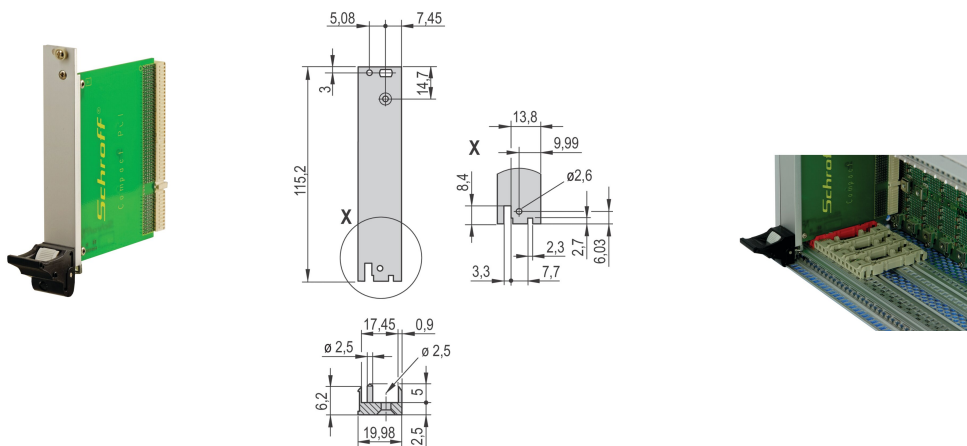

## KATALOGOVÉ ČÍSLO

**20848-751**

Plug-in unit, with IEL inserter/extractor black handle, 3 U, rear I / O assembly. The U-shaped front panel enable shielding with a textile gasket.

## VLASTNOSTI

U-shaped front panel for textile gasket

Suitable for insertion and extraction forces up to 700 N (per pair)

Enable the installation of a microswitch

Enable the installation of coding pegs in accordance with IEC 60297-3-103/ IEEE 1101.10

## VLASTNOSTI PRODUKTU

Rack Width: 4HP

Množství v balení: 1

Typ rukojeti: IEL

Mounting: Screw-on Rear IO

Gasket Type: Textile EMC

Front Finish: Anodized

Rear Finish: Etched

Treated Edges: No

Complies With: IEC 60297-3-102; IEEE 1101.10; IEC 60297-3-103; IEEE 1101.1/11

EMC Shielding: Yes

Povrchová úprava: Anodized; Passivated

Výška (H): 128.4mm

Materiál: Hliník

Product Type: Front Panel