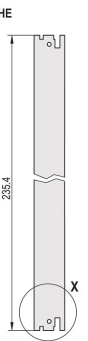

Plug-In Unit Kit With IEL Handle, Shielded, Black, 6 U, 8 HP

KATALOGOVÉ ČÍSLO

20848-596

3 HE

6 HE

4 TE

5 TE

Plug-in unit, with IEL inserter/extractor black handle, 6 U, front assembly. The U-shaped front panel enable shielding with a textile gasket.

CERTIFICATIONS

VLASTNOSTI

U-shaped front panel for textile gasket

Suitable for insertion and extraction forces up to 700 N (per pair)

Enable the installation of a microswitch

Enable the installation of coding pegs in accordance with IEC 60297-3-103/ IEEE 1101.10

VLASTNOSTI PRODUKTU

Rack Width: 8HP

Množství v balení: 1

Typ rukojeti: IEL

Mounting: Screw-on Front; Screw-on Rear IO

Gasket Type: Textile EMC

Front Finish: Anodized

Rear Finish: Etched

Treated Edges: No

Complies With: IEC 60297-3-102; IEEE 1101.10; IEC 60297-3-103; IEEE 1101.1/11

EMC Shielding: Yes

Povrchová úprava: Anodized; Passivated

Výška (H): 261.8mm

Materiál: Hliník

Product Type: Front Panel