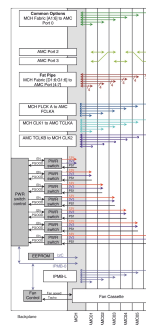

MTCA.0 System for 6 Single Mid-Size AMC Modules, MTCA.0, 1 U, 84 HP

KATALOGOVÉ ČÍSLO

11850-025

1 U MicroTCA System with horizontal card cage for Single Width AdvancedMC Modules. The chassis has an AC Power input in the rear and an integrated 400 W Power Supply. The PM EMMC (Power Module Enhanced Management Controller) is installed onto the rear of the Backplane.

CERTIFICATIONS

VLASTNOSTI

In accordance with PICMG MTCA.0 R1.0 specification

1 U, 19" subrack system for 6 Single Mid-Size AdvancedMC modules, 1 Single Full-Size MCH

AC mains input (100 ... 240 VAC) on rear of case, embedded 400 W PSU, power management (PM EMMC) on backplane

Hot-swap fan module with cooling unit manager (CU EMMC), airflow from right to left

Air filter access from front

VLASTNOSTI PRODUKTU

Product Type: System

Number of Slots: 6

Typ: 19" Rack Mount

Backplane Type: MTCA.0 Star Topology, Scope Proposal

Data Transfer: 40 GbE; PCIe Gen3

Power per Slot: 50W

Vstupní napětí AC: 100 – 240V

Airflow Direction: Right to Left

Rack Height: 1U

Power Supply Type: Open Frame

Power Supply Included: Yes

Rear I/O: No