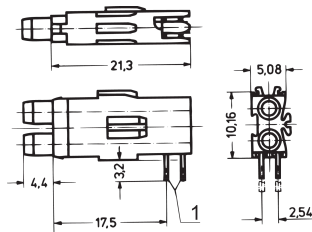

Double Test Socket, Ø 2 mm

Double test sockets for mounting plane 1 and 2, short and long type.

Solder temperature should only be applied for a maximum of 5 seconds. The plastic body should be protected from the solder wave when wave soldering.

CERTIFICATIONS

VLASTNOSTI

Double test sockets for Front Element System

SPECIFIKACE

Diameter: 2mm
Product Type: Socket

Table 1/2

| Katalogové číslo | Typ | Množství v balení | Napětí střídavé | Maximální proud | Test Voltage @ 50 Hz | Okolní teplota |
|------------------|-------------------------|-------------------|-----------------|-----------------|----------------------|----------------|
| 69004-089 | Long, Mounting Plane 1 | 1 | 30V | 1A | 1kV | -25 to 70°C |
| 69004-131 | Short, Mounting Plane 1 | 1 | 30V | 1A | 1kV | -25 to 70°C |
| 69004-090 | Long, Mounting Plane 2 | 10 | 30V | 1A | 1kV | -25 to 70°C |

DALŠÍ PODROBNOSTI O PRODUKTU

Dimensions of connecting pins: 0.3 × 0.6 mm.

Required front panel drill hole: Ø 4 mm.

Please take into consideration that deliveries may be carried out in the stated SPQs (SPQ, e.g. 5 pieces, 10 pieces, 50 pieces, etc.). Differing order quantities (e.g. 2 pieces) may be changed to the next possible delivery quantity = Standard Pack Quantity.