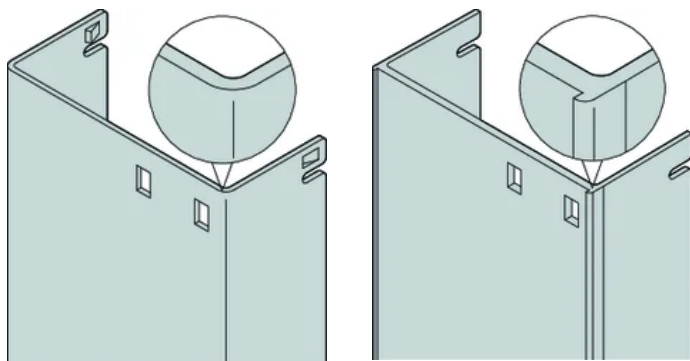

Katalogové číslo	Výška (H)	Rack Width	Design Feature	Materiál	Povrchová úprava	Množství v balení
30849-682	73.8mm	6HP	Full-Size	Hliník	Passivated	1
30849-407	148.8mm	6HP	Full-Size	Stainless Steel		1
30849-404	73.8mm	6HP	Full-Size	Stainless Steel		1
30849-670	148.8mm	4HP		Hliník	Passivated	1

Table 2/2

Katalogové číslo	Front Finish	Rear Finish	Hloubka (D)	Šířka (W)
30849-658	Raw	Raw	2.5mm	19mm
30849-694	Raw	Raw	2.5mm	29mm
30849-406	Raw	Raw	1mm	19mm
30849-402	Raw	Raw	1mm	13.9mm
30849-403	Raw	Raw	1mm	19mm
30849-682	Raw	Raw	2.5mm	29mm
30849-407	Raw	Raw	1mm	29mm
30849-404	Raw	Raw	1mm	29mm
30849-670	Raw	Raw	2.5mm	19mm

DIAGRAMS