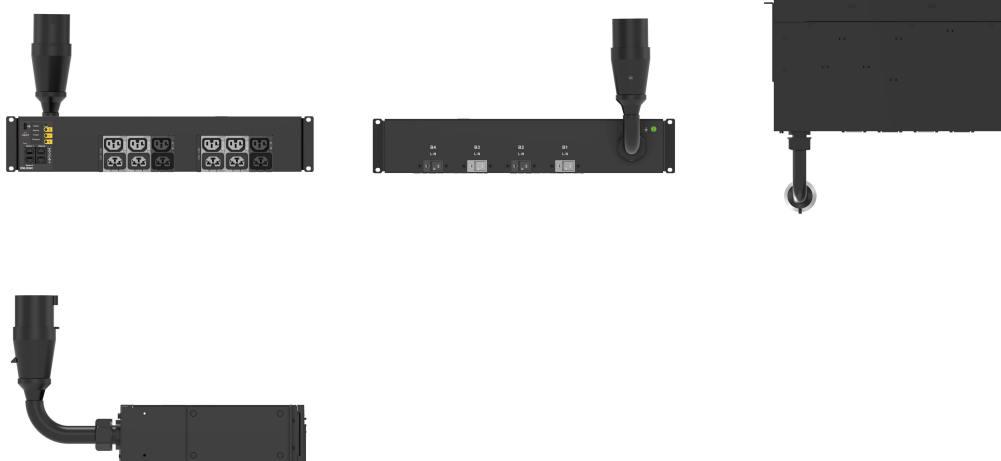

MSP0 PDU, 2U, 60A(48A)NA/63A Int, 208V NA, 230V Int, 1P, 4 CB, (6)C13, (6)4-in-1

Data Solutions

KATALOGOVÉ ČÍSLO

EN6354

The Advantage Series Outlet Metered, Outlet Switched PDU family offers energy metering with advanced power and environmental monitoring options and remote outlet on/off switching. Comprehensive monitoring at the input phase, circuit breaker, and individual outlet levels offers advanced alerts of potential overloads. Billing-grade metering provides accurate power consumption data for energy use optimization. The hot-swappable network management controller features Gigabit and redundant ethernet communication with advanced support for external environmental sensors and rack security access solutions.

VLASTNOSTI PRODUKTU

Produktová řada: Enlogic

Product Type: Socket Strip

Typ zásuvky: (6) C13/C15; (6) C13/C15/C19/C21

Circuit Breaker: 20 A

Barva: Black

Circuit Breaker Quantity: 4

Switched Outlets: Yes

Nominální napětí: 230V

Removable Input Cable: No

Amperage (Derated Amperage): 60 A (48 A) North America; 63 A International

Rack Units: 2U

Typ: Intelligent PDU

Povrchová úprava: Strukturovaný Práškový

Metering Type: Outlet

Materiál: Ocel

Výška: 87mm

Hmotnost: 8kg

Šířka: 444mm

Hloubka: 269mm

Množství v balení: 1

Input Cable Length: 3m

DALŠÍ PODROBNOSTI O PRODUKTU