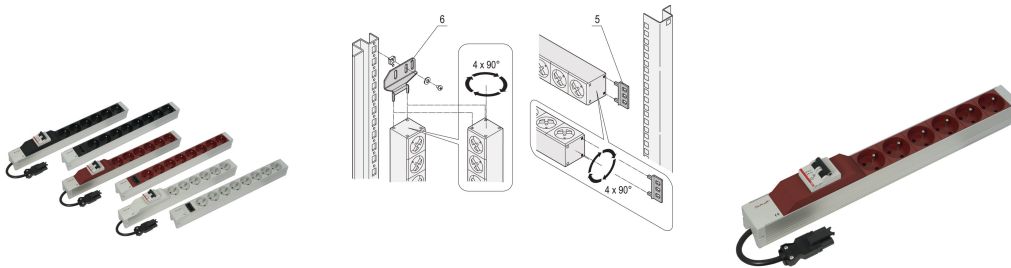

# Socket Strip, UTE, With Wieland® Input, 6 Sockets, 19", White, With Overcurrent Protection

### KATALOGOVÉ ČÍSLO

60110-355

Modular, compact PDU with many function elements. Using a 1 U by 1 U aluminum chassis the PDU can easily be integrated in a rack. The Wieland connector allows easy combination with different power input cords.

## VLASTNOSTI

---

Input via Wieland® GST 18 plug

Socket strips can be rotated through all four directions (in 90° increments) during fitting

Output via UTE sockets

Horizontal or vertical mounting

Installation height 1 U

## VLASTNOSTI PRODUKTU

---

Typ zásuvky: UTE

Socket Quantity: 6

Switched Outlets: No

Napětí střídavé: 230V

Function: Overcurrent Protection

Množství v balení: 1