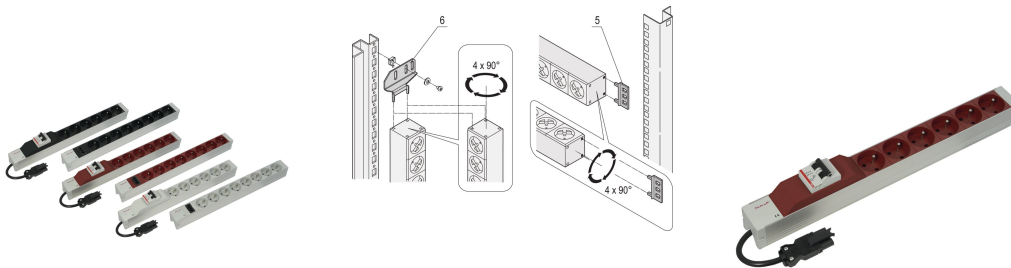

Socket Strip, UTE, With Wieland® Input, 8 Sockets, 19", Red

Data Solutions

KATALOGOVÉ ČÍSLO

60110-348

Modular, compact PDU with many function elements. Using a 1 U by 1 U aluminum chassis the PDU can easily be integrated in a rack. The Wieland connector allows easy combination with different power input cords.

CERTIFICATIONS

VLASTNOSTI

Input via Wieland® GST 18 plug

Socket strips can be rotated through all four directions (in 90° increments) during fitting

Output via UTE sockets

Horizontal or vertical mounting

Installation height 1 U

In accordance with NFC 61-303

VLASTNOSTI PRODUKTU

Typ zásuvky: UTE

Socket Quantity: 8

Switched Outlets: No

Napětí střídavé: 230V

Množství v balení: 1

Barva: Red

Hloubka: 44mm

Povrchová úprava: Anodized

Length: 438.5mm

Materiál: Hliník; Polyamide

Product Type: Socket Strip

Net Weight: 0.67kg

DALŠÍ PODROBNOSTI O PRODUKTU

Please order mounting bracket for vertical mounting separately.