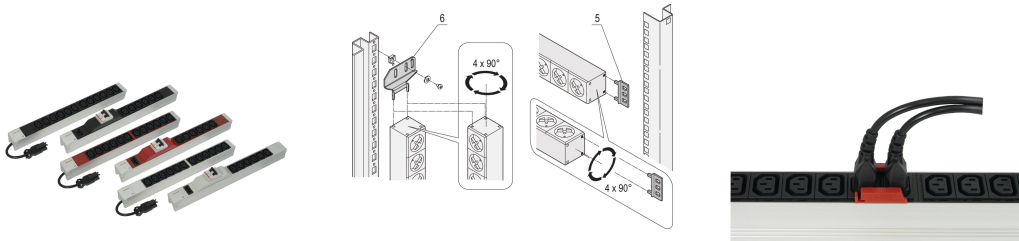

# Socket Strip, IEC C13, With Wieland® Input, C13, 12 Sockets, 19", Black

### KATALOGOVÉ ČÍSLO

60110-341

Modular, compact PDU with many function elements. Using a 1 U by 1 U aluminum chassis the PDU can easily be integrated in a rack. The Wieland connector allows easy combination with different power input cords.

### VLASTNOSTI

Input via Wieland® GST 18 plug

Installation height 1 U

In accordance with IEC 60320

Horizontal or vertical mounting

Output via IEC 60320 C-13 sockets

Socket strips can be rotated through all four directions (in 90° increments) during fitting

## **VLASTNOSTI PRODUKTU**

---

Typ zásuvky: IEC C13

Socket Quantity: 12

Switched Outlets: No

Napětí střídavé: 230V

Množství v balení: 1

Barva: Black