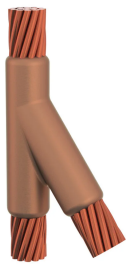

Cable to Cable, YD, 4/0 Concentric, 13.4 mm Conductor 1 OD, 4/0 Concentric, 13.4 mm Conductor 2 OD

Data Solutions

KATALOGOVÉ ČÍSLO

YDR2Q2Q

nVent ERICO Cadweld graphite molds are designed and engineered for thousands of connection styles and conductor combinations.

VLASTNOSTI

Forms a permanent, low resistance connection

Provides a molecular bond

nVent ERICO Cadweld Exothermic Connections are rated with the same current capacity as the conductor

Portable installation equipment with no external source of power required

Installers can be easily trained to make nVent ERICO Cadweld Exothermic Connections

Connections can be visually inspected

VLASTNOSTI PRODUKTU

Mold Family: YD Mold Family

Conductor 1: 4/0 Concentric

Conductor 1 Outer Diameter, Nominal: 13.41mm

Conductor 2: 4/0 Concentric

Conductor 2 Outer Diameter, Nominal: 13.41mm

Mold Split: Vertical

Split Crucible: No

Wear Plates: No

Mold Only: No

Welding Material: 200 or 200PLUSF20, Sold Separately

Handle Clamp: L160, Sold Separately