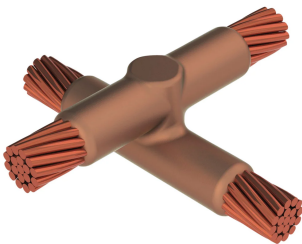

Cable to Cable, XB, 1/8" Stranded Steel, 3.2 mm Conductor 1 OD, 1/8" Stranded Steel, 3.2 mm Conductor 2 OD

Data Solutions

KATALOGOVÉ ČÍSLO

XBCSASA

nVent ERICO Cadweld graphite molds are designed and engineered for thousands of connection styles and conductor combinations.

CERTIFICATIONS

VLASTNOSTI

Forms a permanent, low resistance connection

Provides a molecular bond

nVent ERICO Cadweld Exothermic Connections are rated with the same current capacity as the conductor

Portable installation equipment with no external source of power required

Installers can be easily trained to make nVent ERICO Cadweld Exothermic Connections

Connections can be visually inspected

VLASTNOSTI PRODUKTU

Mold Family: XB Mold Family

Conductor 1: 1/8" Stranded Steel

Conductor 1 Outer Diameter, Nominal: 3.18mm

Conductor 2: 1/8" Stranded Steel

Conductor 2 Outer Diameter, Nominal: 3.18mm

Mold Split: Horizontal

Split Crucible: No

Wear Plates: No

Mold Only: No

Welding Material: 65 or 65PLUSF20, Sold Separately

Handle Clamp: L160, Sold Separately