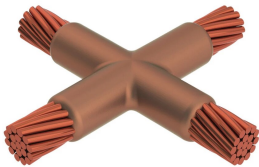

Cable to Cable, XA, #2 Concentric, 7.4 mm Conductor 1 OD, #2 Concentric, 7.4 mm Conductor 2 OD

Data Solutions

KATALOGOVÉ ČÍSLO

XAC1V1V

nVent ERICO Cadweld graphite molds are designed and engineered for thousands of connection styles and conductor combinations.

CERTIFICATIONS

VLASTNOSTI

Forms a permanent, low resistance connection

Provides a molecular bond

nVent ERICO Cadweld Exothermic Connections are rated with the same current capacity as the conductor

Portable installation equipment with no external source of power required

Installers can be easily trained to make nVent ERICO Cadweld Exothermic Connections

Connections can be visually inspected

VLASTNOSTI PRODUKTU

Mold Family: XA Mold Family

Conductor 1: #2 Concentric

Conductor 1 Outer Diameter, Nominal: 7.42mm

Conductor 2: #2 Concentric

Conductor 2 Outer Diameter, Nominal: 7.42mm

Mold Split: Horizontal

Split Crucible: No

Wear Plates: No

Mold Only: No

Welding Material: 65 or 65PLUSF20, Sold Separately

Handle Clamp: L160, Sold Separately