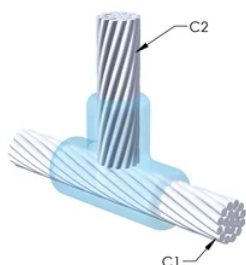

Split Crucible: No

Wear Plates: No

Mold Only: No

Welding Material: 115 or 115PLUSF20, Sold Separately

Handle Clamp: L160, Sold Separately

Frame: Not Required

Price Key: R

Ease of Use: Difficult

DALŠÍ PODROBNOSTI O PRODUKTU

For applications such as computer room, tunnel or other low-ventilation areas, specify a smokeless nVent ERICO Cadweld Exolon mold. Add an XL prefix to the standard mold part number when ordering (for example, a TAC2Q2Q becomes XLTAC2Q2Q). Similarly, nVent ERICO Cadweld Exolon welding material is also designated by the XL prefix (for example, 150 becomes XL150).

A gap between conductors may be required. See mold tag for more information.

XX-X-XX-XX-L-M-W		
XX	Mold Family	
X	Price Key	
XX	Conductor Code 1	
XX	Conductor Code 2	
L*	Split Crucible	Crucible section is split on molds designed with horizontal opening for easier cleaning
M*	Mold Only	
W*	Wear Plates	Reduce mechanical abrasion of molds at cable entry points

* Empty if none

DIAGRAMS

UPOZORNĚNÍ

Produkty nVent musí být instalovány a používány pouze tak, jak je uvedeno v instrukčních listech a materiálech pro školení nVent. Instrukční listy jsou k dispozici na www.nvent.com a od vašeho zástupce zákaznického servisu nVent. Nesprávná instalace, zneužití, nesprávné použití nebo jiný nedostatek úplného dodržování pokynů a varování nVent může způsobit selhání produktu, poškození majetku, vážné zranění osob a smrt a/nebo zrušit vaši záruku.