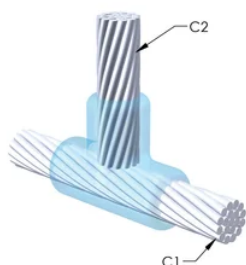

Split Crucible: No

Wear Plates: No

Mold Only: No

Welding Material: 200 or 200PLUSF20, Sold Separately

Handle Clamp: L160, Sold Separately

Price Key: R

Ease of Use: Difficult

DALŠÍ PODROBNOSTI O PRODUKTU

For applications such as computer room, tunnel or other low-ventilation areas, specify a smokeless nVent ERICO Cadweld Exolon mold. Add an XL prefix to the standard mold part number when ordering (for example, a TAC2Q2Q becomes XLTAC2Q2Q). Similarly, nVent ERICO Cadweld Exolon welding material is also designated by the XL prefix (for example, 150 becomes XL150).

A gap between conductors may be required. See mold tag for more information.

XX-X-XX-XX-L-M-W		
XX	Mold Family	
X	Price Key	
XX	Conductor Code 1	
XX	Conductor Code 2	
L*	Split Crucible	Crucible section is split on molds designed with horizontal opening for easier cleaning
M*	Mold Only	
W*	Wear Plates	Reduce mechanical abrasion of molds at cable entry points

* Empty if none

DIAGRAMS

UPOZORNĚNÍ

Produkty nVent musí být instalovány a používány pouze tak, jak je uvedeno v instrukčních listech a materiálech pro školení nVent. Instrukční listy jsou k dispozici na www.nvent.com a od vašeho zástupce zákaznického servisu nVent. Nesprávná instalace, zneužití, nesprávné použití nebo jiný nedostatek úplného dodržování pokynů a varování nVent může způsobit selhání produktu, poškození majetku, vážné zranění osob a smrt a/nebo zrušit vaši záruku.