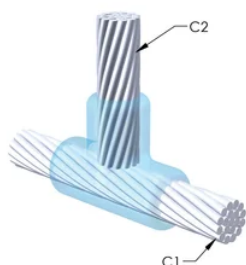

Split Crucible: No

Wear Plates: No

Mold Only: No

Welding Material: 65 or 65PLUSF20, Sold Separately

Handle Clamp: L160, Sold Separately

Price Key: R

Ease of Use: Difficult

DALŠÍ PODROBNOSTI O PRODUKTU

For applications such as computer room, tunnel or other low-ventilation areas, specify a smokeless nVent ERICO Cadweld Exolon mold. Add an XL prefix to the standard mold part number when ordering (for example, a TAC2Q2Q becomes XLTAC2Q2Q). Similarly, nVent ERICO Cadweld Exolon welding material is also designated by the XL prefix (for example, 150 becomes XL150).

A gap between conductors may be required. See mold tag for more information.

XX-X-XX-XX-L-M-W		
XX	Mold Family	
X	Price Key	
XX	Conductor Code 1	
XX	Conductor Code 2	
L*	Split Crucible	Crucible section is split on molds designed with horizontal opening for easier cleaning
M*	Mold Only	
W*	Wear Plates	Reduce mechanical abrasion of molds at cable entry points

* Empty if none

DIAGRAMS

UPOZORNĚNÍ

Produkty nVent musí být instalovány a používány pouze tak, jak je uvedeno v instrukčních listech a materiálech pro školení nVent. Instrukční listy jsou k dispozici na www.nvent.com a od vašeho zástupce zákaznického servisu nVent. Nesprávná instalace, zneužití, nesprávné použití nebo jiný nedostatek úplného dodržování pokynů a varování nVent může způsobit selhání produktu, poškození majetku, vážné zranění osob a smrt a/nebo zrušit vaši záruku.