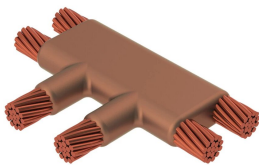

Cable to Cable, TF, #6 Concentric, 4.7 mm Conductor 1 OD, #6 Concentric, 4.7 mm Conductor 2 OD

Data Solutions

KATALOGOVÉ ČÍSLO

TFR1H1H

nVent ERICO Cadweld graphite molds are designed and engineered for thousands of connection styles and conductor combinations.

VLASTNOSTI

Forms a permanent, low resistance connection

Provides a molecular bond

nVent ERICO Cadweld Exothermic Connections are rated with the same current capacity as the conductor

Portable installation equipment with no external source of power required

Installers can be easily trained to make nVent ERICO Cadweld Exothermic Connections

Connections can be visually inspected

VLASTNOSTI PRODUKTU

Mold Family: TF Mold Family

Conductor 1: #6 Concentric

Conductor 1 Outer Diameter, Nominal: 4.67mm

Conductor 2: #6 Concentric

Conductor 2 Outer Diameter, Nominal: 4.67mm

Mold Split: Horizontal

Split Crucible: No

Wear Plates: No

Mold Only: No

Welding Material: 150 or 150PLUSF20, Sold Separately

Handle Clamp: L160, Sold Separately