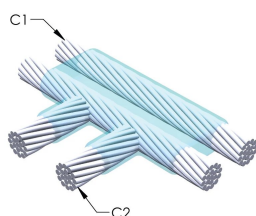

Split Crucible: No

Wear Plates: No

Mold Only: No

Welding Material: 150 or 150PLUSF20, Sold Separately

Handle Clamp: L160, Sold Separately

Price Key: R

Ease of Use: Difficult

DALŠÍ PODROBNOSTI O PRODUKTU

For applications such as computer room, tunnel or other low-ventilation areas, specify a smokeless nVent ERICO Cadweld Exolon mold. Add an XL prefix to the standard mold part number when ordering (for example, a TAC2Q2Q becomes XLTAC2Q2Q). Similarly, nVent ERICO Cadweld Exolon welding material is also designated by the XL prefix (for example, 150 becomes XL150).

A gap between conductors may be required. See mold tag for more information.

XX-X-XX-XX-L-M-W		
XX	Mold Family	
X	Price Key	
XX	Conductor Code 1	
XX	Conductor Code 2	
L*	Split Crucible	Crucible section is split on molds designed with horizontal opening for easier cleaning
M*	Mold Only	
W*	Wear Plates	Reduce mechanical abrasion of molds at cable entry points

* Empty if none

DIAGRAMS

UPOZORNĚNÍ

Produkty nVent musí být instalovány a používány pouze tak, jak je uvedeno v instrukčních listech a materiálech pro školení nVent. Instrukční listy jsou k dispozici na www.nvent.com a od vašeho zástupce zákaznického servisu nVent. Nesprávná instalace, zneužití, nesprávné použití nebo jiný nedostatek úplného dodržování pokynů a varování nVent může způsobit selhání produktu, poškození majetku, vážné zranění osob a smrt a/nebo zrušit vaši záruku.