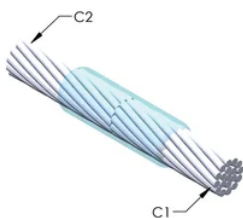

Split Crucible: No

Wear Plates: No

Mold Only: No

Welding Material: 250 x 3 or 750PLUSF20, Sold Separately

Handle Clamp: L159, Sold Separately

Price Key: D

Ease of Use: Preferred

DALŠÍ PODROBNOSTI O PRODUKTU

For applications such as computer room, tunnel or other low-ventilation areas, specify a smokeless nVent ERICO Cadweld Exolon mold. Add an XL prefix to the standard mold part number when ordering (for example, a TAC2Q2Q becomes XLTAC2Q2Q). Similarly, nVent ERICO Cadweld Exolon welding material is also designated by the XL prefix (for example, 150 becomes XL150).

A gap between conductors may be required. See mold tag for more information.

XX-X-XX-XX-L-M-W		
XX	Mold Family	
X	Price Key	
XX	Conductor Code 1	
XX	Conductor Code 2	
L*	Split Crucible	Crucible section is split on molds designed with horizontal opening for easier cleaning
M*	Mold Only	
W*	Wear Plates	Reduce mechanical abrasion of molds at cable entry points

* Empty if none

DIAGRAMS

UPOZORNĚNÍ

Produkty nVent musí být instalovány a používány pouze tak, jak je uvedeno v instrukčních listech a materiálech pro školení nVent. Instrukční listy jsou k dispozici na www.nvent.com a od vašeho zástupce zákaznického servisu nVent. Nesprávná instalace, zneužití, nesprávné použití nebo jiný nedostatek úplného dodržování pokynů a varování nVent může způsobit selhání produktu, poškození majetku, vážné zranění osob a smrt a/nebo zrušit vaši záruku.