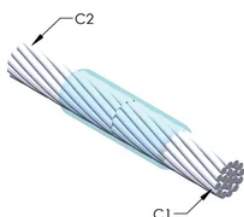

Split Crucible: No

Wear Plates: No

Mold Only: No

Welding Material: 250 or 250PLUSF20, Sold Separately

Handle Clamp: L160, Sold Separately

Price Key: C

Ease of Use: Preferred

DALŠÍ PODROBNOSTI O PRODUKTU

For applications such as computer room, tunnel or other low-ventilation areas, specify a smokeless nVent ERICO Cadweld Exolon mold. Add an XL prefix to the standard mold part number when ordering (for example, a TAC2Q2Q becomes XLTAC2Q2Q). Similarly, nVent ERICO Cadweld Exolon welding material is also designated by the XL prefix (for example, 150 becomes XL150).

A gap between conductors may be required. See mold tag for more information.

XX-X-XX-XX-L-M-W		
XX	Mold Family	
X	Price Key	
XX	Conductor Code 1	
XX	Conductor Code 2	
L*	Split Crucible	Crucible section is split on molds designed with horizontal opening for easier cleaning
M*	Mold Only	
W*	Wear Plates	Reduce mechanical abrasion of molds at cable entry points

* Empty if none

DIAGRAMS

UPOZORNĚNÍ

Produkty nVent musí být instalovány a používány pouze tak, jak je uvedeno v instrukčních listech a materiálech pro školení nVent. Instrukční listy jsou k dispozici na www.nvent.com a od vašeho zástupce zákaznického servisu nVent. Nesprávná instalace, zneužití, nesprávné použití nebo jiný nedostatek úplného dodržování pokynů a varování nVent může způsobit selhání produktu, poškození majetku, vážné zranění osob a smrt a/nebo zrušit vaši záruku.