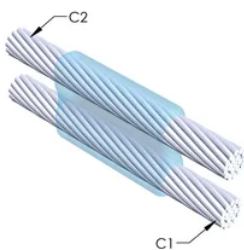

Conductor 1 Outer Diameter, Nominal: 7.34mm

Conductor 2: #4 Concentric

Conductor 2 Outer Diameter, Nominal: 5.89mm

Mold Split: Vertical

Split Crucible: No

Wear Plates: No

Mold Only: No

Welding Material: 65 or 65PLUSF20, Sold Separately

Handle Clamp: L160, Sold Separately

Price Key: C

Ease of Use: Preferred

DALŠÍ PODROBNOSTI O PRODUKTU

For applications such as computer room, tunnel or other low-ventilation areas, specify a smokeless nVent ERICO Cadweld Exolon mold. Add an XL prefix to the standard mold part number when ordering (for example, a TAC2Q2Q becomes XLTAC2Q2Q). Similarly, nVent ERICO Cadweld Exolon welding material is also designated by the XL prefix (for example, 150 becomes XL150).

A gap between conductors may be required. See mold tag for more information.

XX-X-XX-XX-L-M-W		
XX	Mold Family	
X	Price Key	
XX	Conductor Code 1	
XX	Conductor Code 2	
L*	Split Crucible	Crucible section is split on molds designed with horizontal opening for easier cleaning
M*	Mold Only	
W*	Wear Plates	Reduce mechanical abrasion of molds at cable entry points

* Empty if none

DIAGRAMS